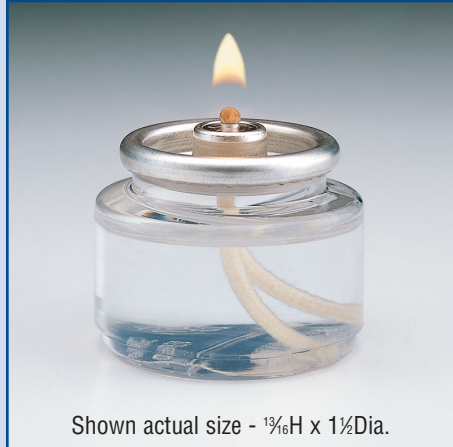

8 Hour Liquid Tealight™ Disposable Fuel Cell.

HD8: The smallest fuel cell of its kind. The only fuel cell that fits anywhere a traditional tealight would be used...plus it will burn twice as long.

Shown actual size - 1¹/₆"H x 1¹/₂"Dia.