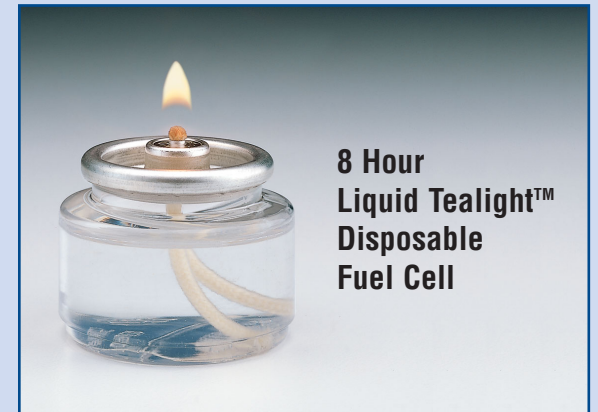

**8 Hour
Liquid Tealight™
Disposable
Fuel Cell**