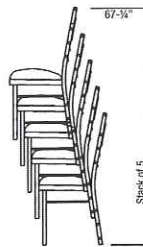

**110-BXS**  
**Chiavari Upholstered Seat**

36" h x 19-3/4" d x 17-1/2" w

**MTS Chiavari stacks more chairs in less space!**

**Competitor A**  
Metal Frame with conventional supports.

**Competitor B**  
Metal Frame with "X" cross supports.

**Competitor C**  
Metal Frame with no supports.

**Competitor E**  
Wood Frame with conventional supports.

**MTS**  
Stackable Steel Frame with double supports.

High-strength steel frame with dual stacking reinforcement bars adds structural integrity and allows for stacking of more chairs in less space.