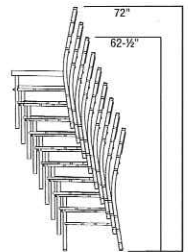

**110-BXS**  
**Chiavari Upholstered Seat**

36" h x 19-3/4" d x 17-1/2" w

**MTS Chiavari stacks more chairs in less space!**

**Competitor A**  
Metal Frame with conventional supports.

**Competitor B**  
Metal Frame with "X" cross supports.

**Competitor C**  
Metal Frame with no supports.

**Competitor E**  
Wood Frame with conventional supports.

**MTS**  
Stackable Steel Frame with double supports.

High-strength steel frame with dual stacking reinforcement bars adds structural integrity and allows for stacking of more chairs in less space.