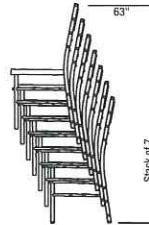

**110-BXS**  
**Chiavari Upholstered Seat**

36" h x 19-3/4" d x 17-1/2" w

**MTS Chiavari stacks more chairs in less space!**

**Competitor A**  
Metal Frame with conventional supports.

**Competitor B**  
Metal Frame with "X" cross supports.

**Competitor C**  
Metal Frame with no supports.

**Competitor E**  
Wood Frame with conventional supports.

**MTS**  
Stackable Steel Frame with double supports.

High-strength steel frame with dual stacking reinforcement bars adds structural integrity and allows for stacking of more chairs in less space.