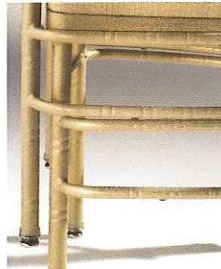

**110-BXS**  
**Chiavari Upholstered Seat**

36" h x 19-3/4" d x 17-1/2" w

**MTS Chiavari stacks more chairs in less space!**

**Competitor A**  
Metal Frame with conventional supports.

**Competitor B**  
Metal Frame with "X" cross supports.

**Competitor C**  
Metal Frame with no supports.

**Competitor E**  
Wood Frame with conventional supports.

**MTS**  
Stackable Steel Frame with double supports.

High-strength steel frame with dual stacking reinforcement bars adds structural integrity and allows for stacking of more chairs in less space.